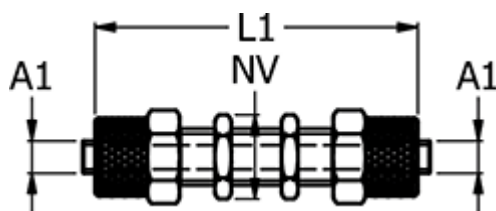

Article number: 586125008

Description: Push-on fitting 12.500-8, metal Ø8/6  
Bulkhead

## Measures

---

Hose diameter A1	= 8/6
L1	= 48
NV	= 16
Thread A2	= M12x1